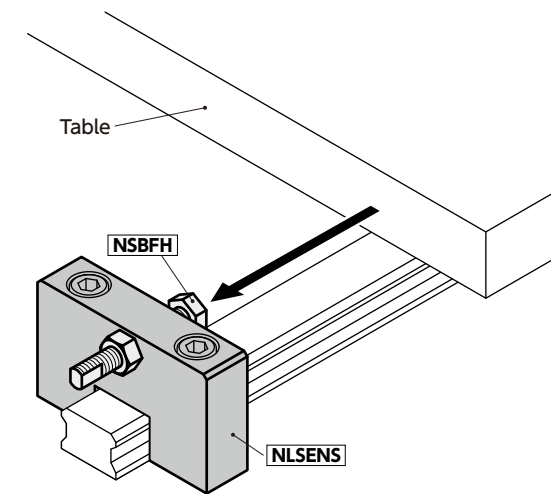

● Usage Example

- Use the lock nut on the opposite side of the side that receives the force.